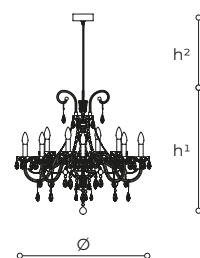

117/3+3

Ø 65 . h¹ 75 . h² 10-100
Ø 26" . h¹ 30" . h² 4-39"

6x6w - E14 - Led