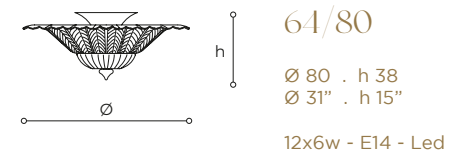

CEILING

74

CEILING

64

CEILING