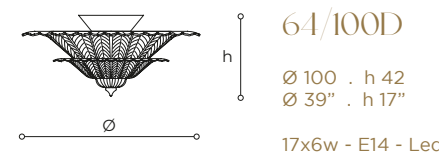

WALL

60/AP
 W 36 . D 21 . h 25
 W 14" . D 8" . h 10"
 1x6w - E14 - Led

CEILING

74

CEILING

64

CEILING

117