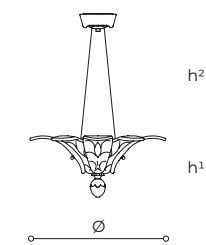

SUSPENSION