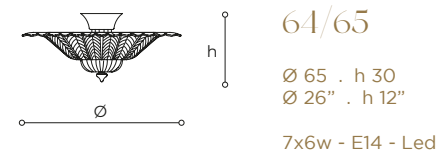

CEILING

74

CEILING

64

CEILING