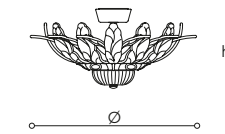

8052/OA

Crystal
and
antique
gold

TECHNICAL SHEETS

CELEBRITIES

50

SUSPENSION

50/70-3C
 Ø 70 . h¹ 33 . h² 10-100
 Ø 28" . h¹ 13" . h² 4-39"
 11x6w - E14 - Led

CEILING