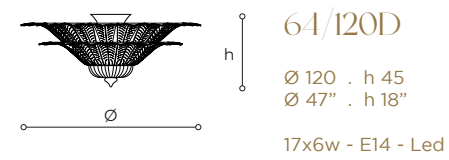

CEILING

74

CEILING

64

CEILING