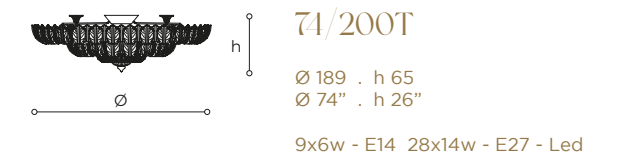

CEILING

74

CEILING

64

CEILING