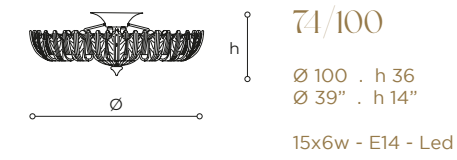

CEILING

74

CEILING

64

CEILING