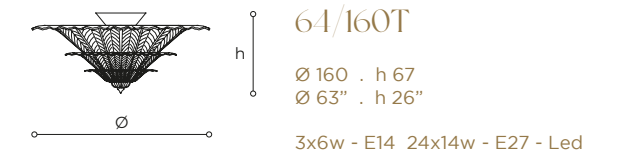

CEILING

74

CEILING

64

CEILING