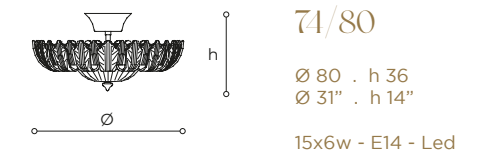

CEILING

74

CEILING

64

CEILING