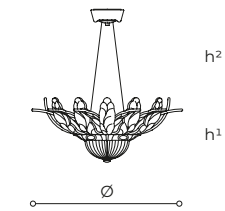

8052/OA

Crystal
and
antique
gold

TECHNICAL SHEETS

CELEBRITIES

50

SUSPENSION

50/70-3C
 Ø 70 . h¹ 33 . h² 10-100
 Ø 28" . h¹ 13" . h² 4-39"
 11x6w - E14 - Led

CEILING