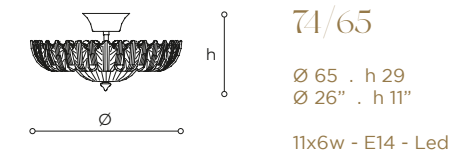

CEILING

74

CEILING

64

CEILING