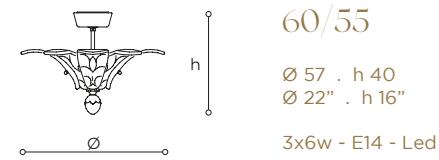

CEILING

74

CEILING

64

CEILING