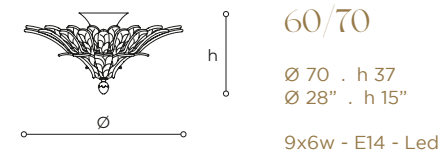

CEILING

74

CEILING

64

CEILING