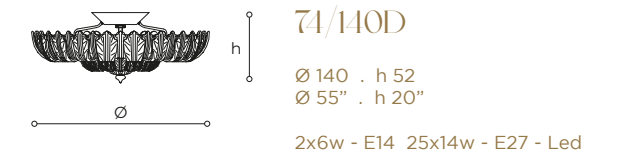

CEILING

74

CEILING

64

CEILING