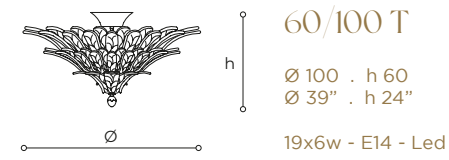

CEILING

74

CEILING

64

CEILING