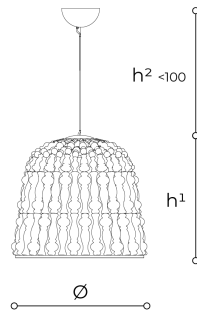

490/64 H58 Crowns

MARCO PIVA

Italamp

Suspension lamps with chrome metal structure and transparent blown glass elements. Available in different dimension and colours.

WORLDWIDE

Dimensions	Light Source	Kg	Dimming	Dimming on request
Ø 64 - h ¹ 58 - h ² 10-100	32w - 2600 lumen - CRI>80 - 3000K 2700K color temperature on request	15	TRIAC	DALI - CASAMBI

NORTH AMERICA

Dimensions	Light Source	Lb	Dimming	Dimming on request
Ø 25 - h ¹ 23 - h ² 4-39	32w - 2600 lumen - CRI>80 - 3000K 2700K color temperature on request	33		

CODE	Structure METAL	Body GLASS
00490640 001	<input checked="" type="radio"/> C Chrome	<input type="radio"/> TRANSPARENT

Note

Technical drawing, dimensions and light sources refer to the main photo variant.

Dimming on request could lead to an increase in the size of the canopy.

For available color variants, consult the technical data sheet.