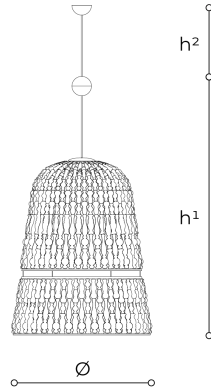

494/130 Crowns

MARCO PIVA

Italamp

Suspension lamps with chrome metal structure and transparent blown glass elements. Available in different dimension and colours.

WORLDWIDE

Dimensions	Light Source	Kg	Dimming	Dimming on request
Ø 130 - h ¹ 233 - h ² 10-100	180w - 14950 lumen - CRI>80 - 3000K 2700K color temperature on request	82	Not included	TRIAC - DALI - CASAMBI

NORTH AMERICA

Dimensions	Light Source	Lb	Dimming	Dimming on request
Ø 51 - h ¹ 92 - h ² 4-39	180w - 14950 lumen - CRI>80 - 3000K 2700K color temperature on request	181		

CODE	Structure METAL	Body GLASS
00494130 001	<input checked="" type="radio"/> C Chrome	<input type="radio"/> TRANSPARENT

Note

Technical drawing, dimensions and light sources refer to the main photo variant.

Dimming on request could lead to an increase in the size of the canopy.

For available color variants, consult the technical data sheet.